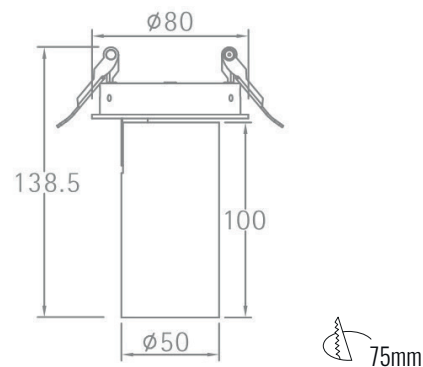

TECHNICAL DATA

TYPE

Professional LED for Interior Lighting.

PRO	CRI ≥ 90	
IP20		16°
220-240V 50/60Hz		15,000h L70

Model:	Gio In
Format:	Round
Location:	Interior
Wattage:	10W
Materials:	Aluminum
Led Color:	3000K / 4000K / 6500K
Product Dimension:	D50*138,5mm / Cut out: 75mm
IP Code:	20
Fixation:	Recessed
CRI :	90
Lumen Output:	800LM
Frequency:	50/60 Hz
Beam Angle:	16°

DIMENSION DRAW

INDOOR